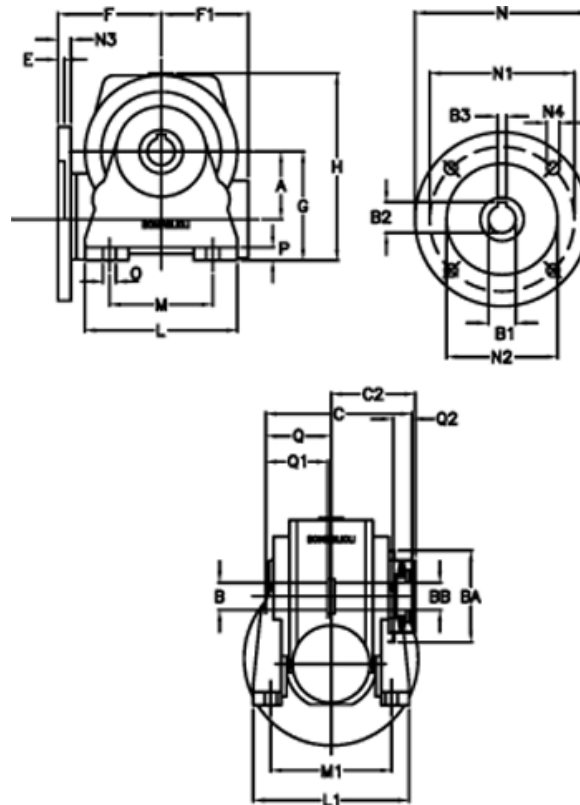

Data Sheet

Article number: 390204401412336

Description: Worm Gear with Torque Limiter
VF 44-L2-N-14-P63B14

Measures

a = 44.60	C2 = 48	L1 = 98	O = 8.5
B = 18	Description = VF 44N-xx-63B14	m = 52	P = 10
B1 E7 = 11	E = 2.0	M1 = 81.0	Q = 32.0
B2 = 12.8	F = 65	N = 90	Q1 = 32
B3 H9 = 4	F1 = 54	N1 = 75	Q2 = 12
BA = 40	g = 72	N2 = 60	
BB H7 = 11	H = 124.5	N3 = 8.0	
C = 79	L = 90	N4 = 5,5	